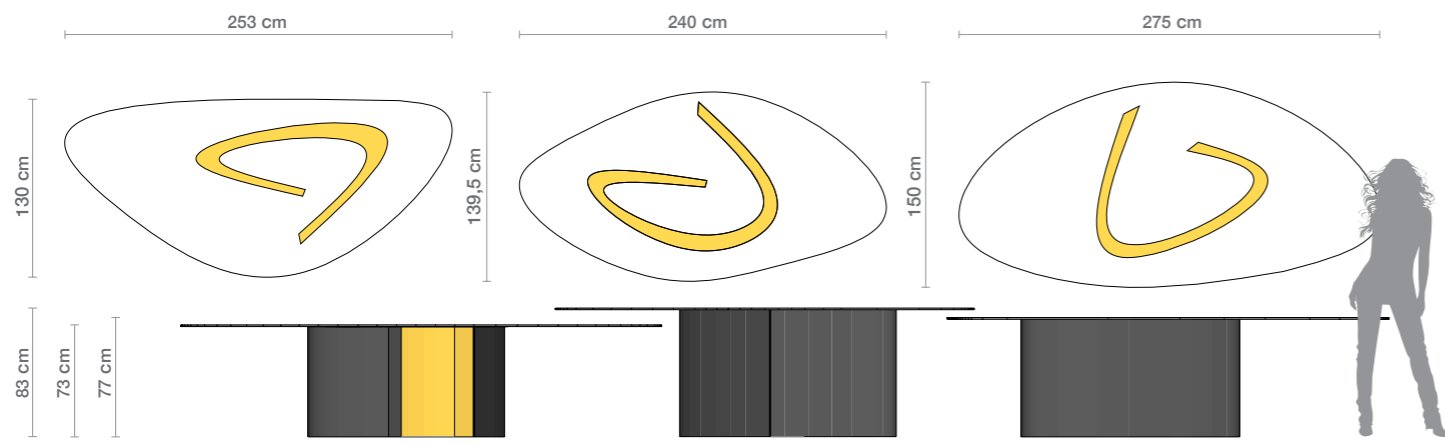

BOCCIOLI™

HAUTE COUTURE COLLECTION

Designers MONICA SERRA and UNICA

Product features Coffee tables with extra-clear tempered shaped decorated glass top, thickness 12 mm, decorated with sandblasting and gold colored leaf.

Wooden base with black matt painting outside and gold colored leaf finishing inside.

Dimensions L. 253 cm L. 130 cm A.73 cm
 L. 240 cm L. 139,5 cm A.77 cm
 L. 275 cm L. 150 cm A.83 cm

Materials and processes